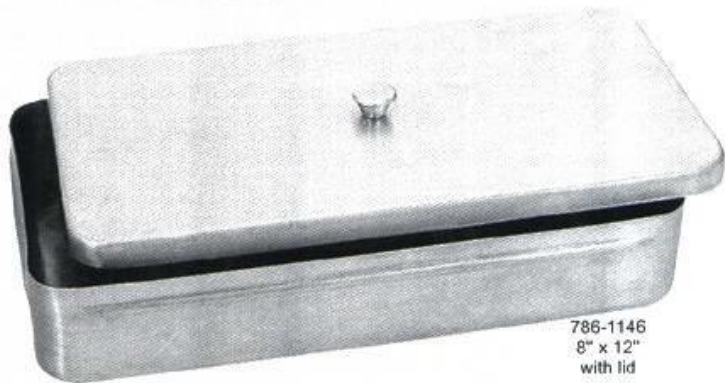

786-1139  
Solid base; dimensions 284x183x17 mm

**STAINLESS STEEL INSTRUMENTS TRAYS**  
**MADE OF 18/8 STAINLESS STEEL**

Scalers Tray

786-1140

786-1141  
6" x 10"

786-1142  
6" x 8"  
with lid

786-1143  
6" x 8"  
8" x 10"  
10" x 12"

786-1144

786-1145  
Endodontic box  
Also available in Solid pattern

786-1146  
8" x 12"  
with lid

**STAINLESS STEEL INSTRUMENTS TRAYS**  
**MADE OF 18/8 STAINLESS STEEL**

786-1147

Deep

2.25" x 2"  
 4.75" x 2"  
 5.5" x 2.5"  
 6.25" x 2.75"  
 7" x 3.5"