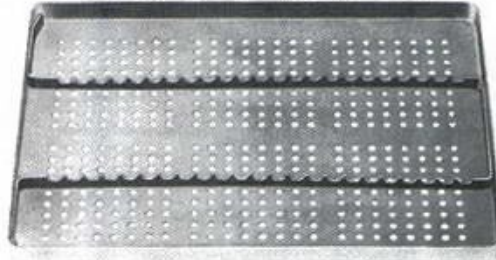

# STAINLESS STEEL INSTRUMENTS TRAYS

MADE OF 18/8 STAINLESS STEEL

**Complete instrument tray with perforated base,  
lid & insert frame for 16 instrument**

786-1132  
Lid; dimensions mm, 288x187x29

**Complete instrument tray with perforated base,  
lid & insert frame for 23 instrument**

786-1136  
Lid; dimensions mm, 288x187x29

786-1133  
Perforated base; dimensions 284x183x17 mm

786-1137  
Perforated base; dimensions 284x183x17 mm

**Complete instrument tray with solid base,  
lid & insert frame for 16 instrument**